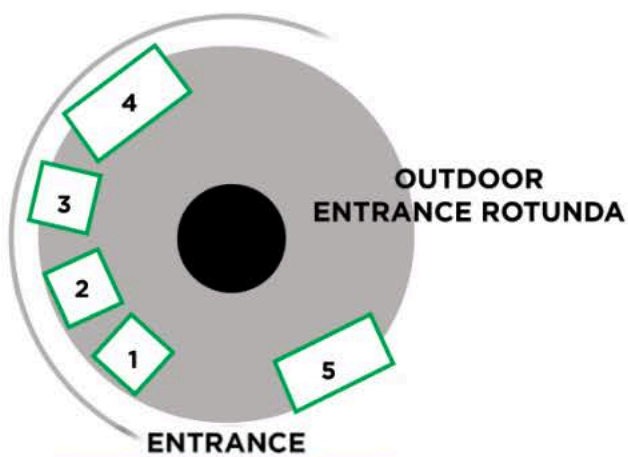

BUSINESS Key for Column: Purple = sponsors / partners Green - Outdoors	BOOTH NUMBER Key for Column: Green = Outdoors Purple = Gulls Nest // Orange = Portside/Quay Yellow = Ballroom // Blue = Lobby
Wayward & Wild	62,63
Wild Dahlia Candles	52
Young & Free Designs	48
ZoeApothic	68
ENTERTAINMENT/ MUSIC LINEUP	
PDX DJ Dan Weisman	5-10 (Ballroom)
Travis Riddle	5-7 (lobby canopy)
Tap Bros	8-10 (lobby canopy)

10x10ft (outdoor)
 10x10 (indoor)
 8x8ft
 6x6ft

ROOMS
 Blue = Lobby/front hall
 Yellow=Ballroom
 Purple=Gulls Nest

WAREHOUSE 23 RESTAURANT
→